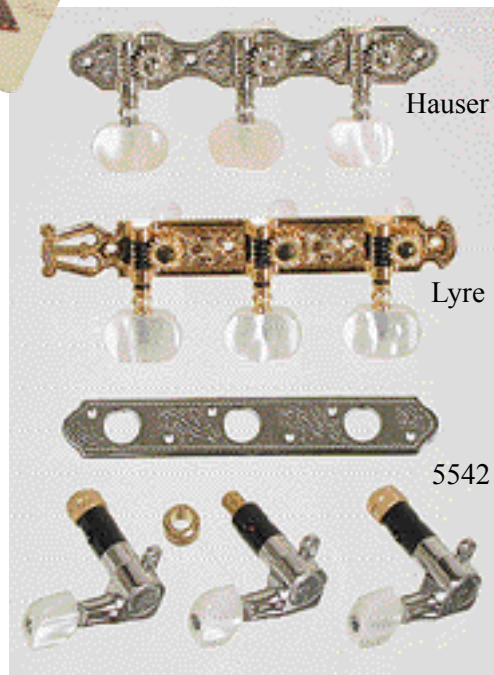

All machines listed below are carded sets with screws included (see illustration below), 3 cog units with standard 35mm centres, 10mm barrels

- 3022** Nickel plated
3012 Nickel plated, engraved, carved buttons
3013 Lyre pattern, gold plated, engraved
3019 Lyre pattern, gold plated, high quality

Classical Guitar - Van Gent

Fine quality, handmade in Holland, precision geared

- 3018** Brass, ivoroid buttons
3014 Lyre pattern brass plates, tastefully engraved, gold plated with carved perloid buttons
3064 As above, black enamelled, perloid buttons

Packaging

5551-1S
5550-1S

Classical Guitar - Schaller

Excellent machine heads, precision gearing and decoratively engraved

- 5550-1S** Lyre pattern, nickel plated, pearl buttons
5551-1S Lyre pattern, brass, amber or pearl buttons
5560-1S 'Hauser' pattern, nickel plated
5561-1S 'Hauser' pattern, brass
5550 Lyre pattern, pro quality, nickel plated
5553 Lyre pattern, pro quality, gold plated
5560 'Hauser' pattern pro quality, nickel plated
5563 'Hauser' pattern pro quality, gold plated
5542 MK Mini, unique Schaller design chrome plate, small perloid button
5543 MKG, as above gold plated

Hauser

Lyre

5542