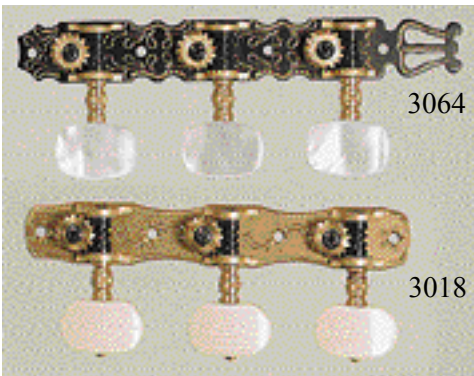

CLASSICAL GUITAR MACHINE HEADS

Classical Guitar - single units

- 3007** Single machines for non-standard replacements, nickel plated, white buttons, set of 6, boxed (see illustration), screws included

Classical Guitar - 3 cog units

All machines listed below are carded sets with screws included (see illustration below), 3 cog units with standard 35mm centres, 10mm barrels

- 3022** Nickel plated
3012 Nickel plated, engraved, carved buttons
3013 Lyre pattern, gold plated, engraved
3019 Lyre pattern, gold plated, high quality

Classical Guitar - Van Gent

Fine quality, handmade in Holland, precision geared

- 3018** Brass, ivoroid buttons
3014 Lyre pattern brass plates, tastefully engraved, gold plated with carved perloid buttons
3064 As above, black enamelled, perloid buttons

Packaging

5551-1S
5550-1S

Classical Guitar - Schaller

Excellent machine heads, precision gearing and decoratively engraved

- 5550-1S** Lyre pattern, nickel plated, pearl buttons
5551-1S Lyre pattern, brass, amber or pearl buttons
5560-1S 'Hauser' pattern, nickel plated
5561-1S 'Hauser' pattern, brass
5550 Lyre pattern, pro quality, nickel plated
5553 Lyre pattern, pro quality, gold plated
5560 'Hauser' pattern pro quality, nickel plated
5563 'Hauser' pattern pro quality, gold plated
5542 MK Mini, unique Schaller design chrome plate, small perloid button
5543 MKG, as above gold plated