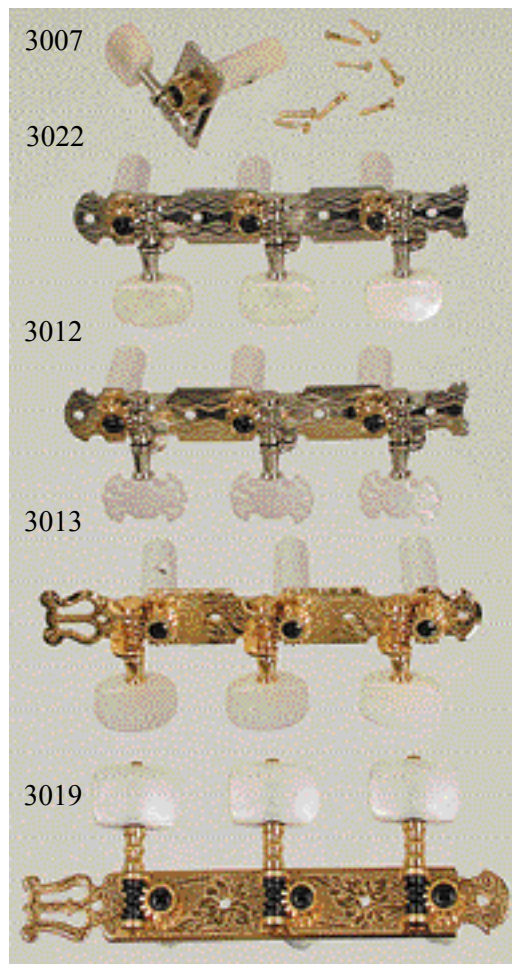

CLASSICAL GUITAR MACHINE HEADS

Classical Guitar - single units

- 3007** Single machines for non-standard replacements, nickel plated, white buttons, set of 6, boxed (see illustration), screws included

Classical Guitar - 3 cog units

All machines listed below are carded sets with screws included (see illustration below), 3 cog units with standard 35mm centres, 10mm barrels

- 3022** Nickel plated
3012 Nickel plated, engraved, carved buttons
3013 Lyre pattern, gold plated, engraved
3019 Lyre pattern, gold plated, high quality

Classical Guitar - Van Gent

Fine quality, handmade in Holland, precision geared

- 3018** Brass, ivoroid buttons
3014 Lyre pattern brass plates, tastefully engraved, gold plated with carved perloid buttons
3064 As above, black enamelled, perloid buttons

Packaging

5551-1S
5550-1S

Classical Guitar - Schaller

Excellent machine heads, precision gearing and decoratively engraved

- 5550-1S** Lyre pattern, nickel plated, pearl buttons
5551-1S Lyre pattern, brass, amber or pearl buttons
5560-1S 'Hauser' pattern, nickel plated
5561-1S 'Hauser' pattern, brass
5550 Lyre pattern, pro quality, nickel plated
5553 Lyre pattern, pro quality, gold plated
5560 'Hauser' pattern pro quality, nickel plated
5563 'Hauser' pattern pro quality, gold plated
5542 MK Mini, unique Schaller design chrome plate, small perloid button
5543 MKG, as above gold plated