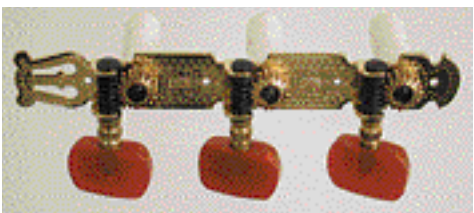

CLASSICAL GUITAR MACHINE HEADS

Classical Guitar - single units

- 3007** Single machines for non-standard replacements, nickel plated, white buttons, set of 6, boxed (see illustration), screws included

Classical Guitar - 3 cog units

All machines listed below are carded sets with screws included (see illustration below), 3 cog units with standard 35mm centres, 10mm barrels

- 3022** Nickel plated
3012 Nickel plated, engraved, carved buttons
3013 Lyre pattern, gold plated, engraved
3019 Lyre pattern, gold plated, high quality

Classical Guitar - Van Gent

Fine quality, handmade in Holland, precision geared

- 3018** Brass, ivoroid buttons
3014 Lyre pattern brass plates, tastefully engraved, gold plated with carved perloid buttons
3064 As above, black enamelled, perloid buttons

Packaging

5551-1S
5550-1S

Classical Guitar - Schaller

Excellent machine heads, precision gearing and decoratively engraved

- 5550-1S** Lyre pattern, nickel plated, pearl buttons
5551-1S Lyre pattern, brass, amber or pearl buttons
5560-1S 'Hauser' pattern, nickel plated
5561-1S 'Hauser' pattern, brass
5550 Lyre pattern, pro quality, nickel plated
5553 Lyre pattern, pro quality, gold plated
5560 'Hauser' pattern pro quality, nickel plated
5563 'Hauser' pattern pro quality, gold plated
5542 MK Mini, unique Schaller design chrome plate, small perloid button
5543 MKG, as above gold plated