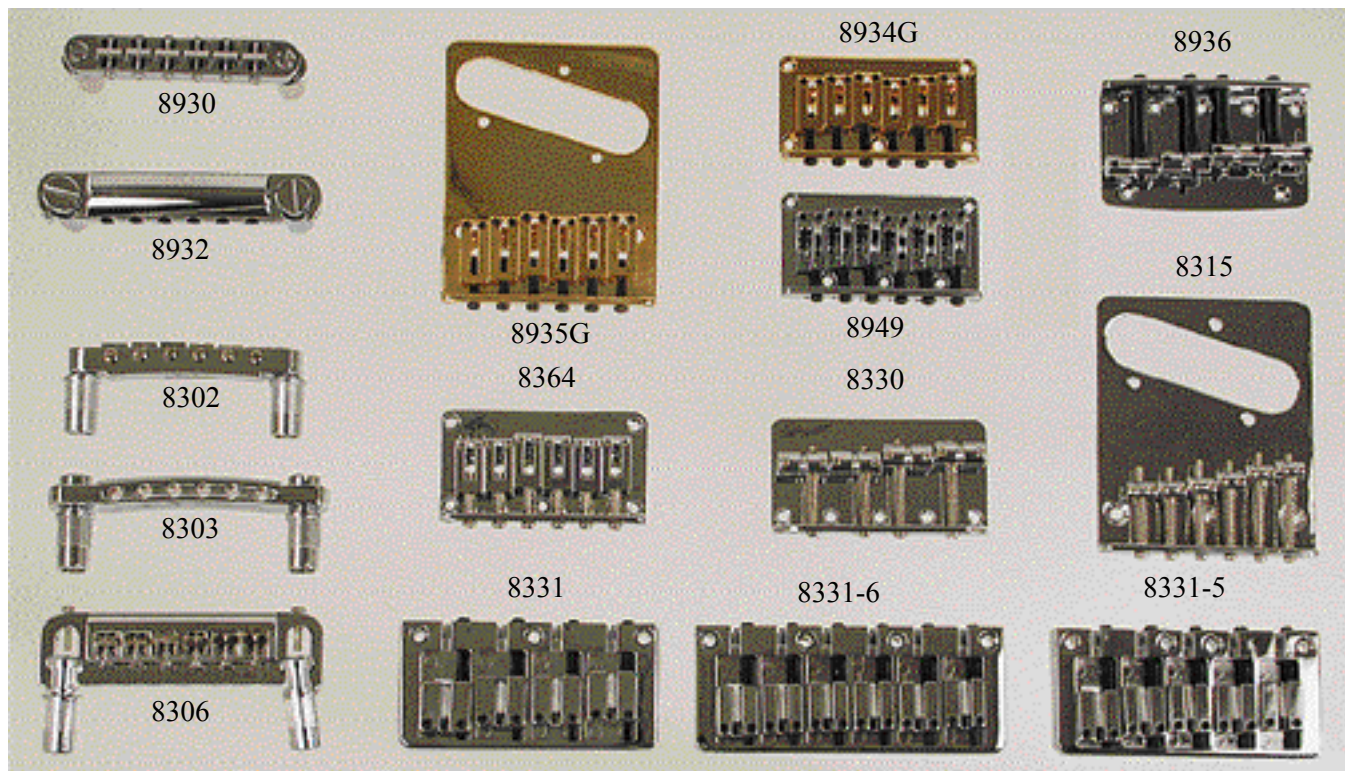

ELECTRIC GUITAR BRIDGES AND TAILPIECES

Gotoh Hardware

- 8930** Bridge, LP type fitting, chrome plated
- 8930B** Bridge, LP type fitting, black
- 8931** Bridge, LP type fitting, gold plated
- 8932** Tailpiece, LP type fitting, chrome plated
- 8932B** Tailpiece, LP type fitting, black
- 8933** Tailpiece, LP type fitting, gold plated
- 8935** Bridge tailpiece, TC type, chrome plated
- 8935B** Bridge tailpiece, TC type, black
- 8935G** Bridge tailpiece, TC type, gold plated
- 8934** Bridge tailpiece, SC type non trem, chrome plated
- 8934B** Bridge tailpiece, SC type non trem, black
- 8934G** Bridge tailpiece, SC type non trem, gold plated
- 8949** 12 string electric bridge tail, chrome plated
- 8949B** 12 string electric bridge tail, black
- 8949G** 12 string electric bridge tail, gold plated
- 8936** Bass bridge tailpiece, PB type, chrome plated

Bridges and Tailpieces

- 8302** Bridge, LP type fitting, chrome
- 8302-7** As above, for 7 string guitar
- 8304** Bridge, LP type fitting, gold plated
- 8303** Tailpiece, LP type fitting, chrome
- 8303-7** As above, for 7 string guitar
- 8305** Tailpiece, LP type fitting, gold plated
- 8306** Bridge tailpiece, 70s style, chrome
- 8315** Bridge tailpiece, TC type, chrome plated
- 8364** SC type, non trem., chrome plated
- 8364-7** As above, for 7 string guitar
- 8330** Bass bridge tailpiece, PB/JB type fitting
- 8331** Bass bridge tailpiece, heavy duty for 4 string bass, chrome
- 8331-5** Bass bridge tailpiece, heavy duty for 5 string bass, chrome
- 8331-6** Bass bridge tailpiece, heavy duty for 6 string bass, chrome