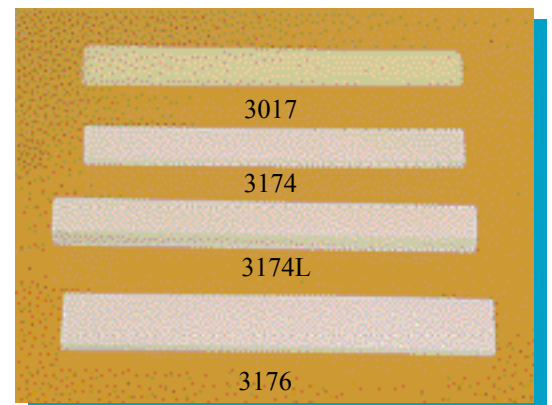

BRIDGES: PARTS AND SADDLES

Bridge Pins

- 3010** Plastic, black or white
- 3396** Plastic, black or white with eye
- 3009** Ebony or rosewood
- 3398E** Ebony with eye
- 3398R** Rosewood with eye
- 3396M45** 'Martin' bridge pin set, white with pearl eye and endpin

Bridge Saddles

- 3017** Plastic, assorted sizes
- 3174** Bone, 78 x 8 x 2.5mm
- 3176** Bone, 85 x 12 x 2.5mm
- 3176T** Bone, 85 x 12 x 3mm
- 3174L** Bone block for use in fitting under saddle transducer conversions etc.
85 x 8 x 6mm