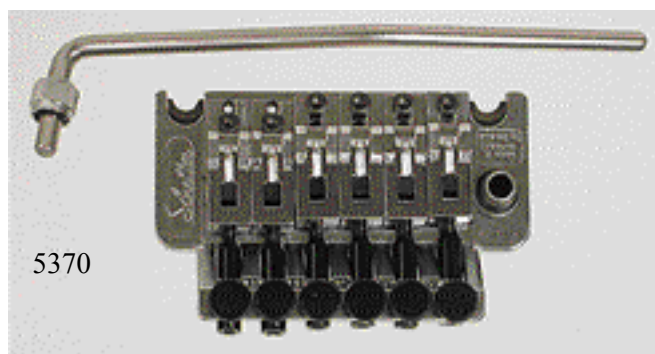

SCHALLER TREMOLO UNITS

Schaller Vintage Tremolo

- 5380-1** Schaller Vintage Tremolo chrome plated
- 5380-1B** As above, black chrome
- 5380-2** As above, gold plated
- 5537-5** Non fine tuning tremolo, chrome plated
- 5537-5B** As above, black
- 5537-6** As above, gold plated

Schaller Floyd Rose II

The world famous model made under license by Schaller and available at a realistic price. The unit is attractively boxed and is supplied complete with locking top nut, string retainer, screws and springs. Designed as a replacement unit for SC type guitars.

- 5370** FR II style tremolo, chrome plated
- 5370B** As above, black chrome
- 5371** As above, gold plated
- 5537-0** FR 'Pro', low profile tremolo, chrome plated
- 5537-0B** As above, black chrome
- 5537-1** As above, gold plated

Left-handed versions also available

'LP' Style Tremolo

- 5420-1** LP style tremolo, chrome plated
- 5420-1B** As above, black chrome
- 5420-2** As above, gold plated