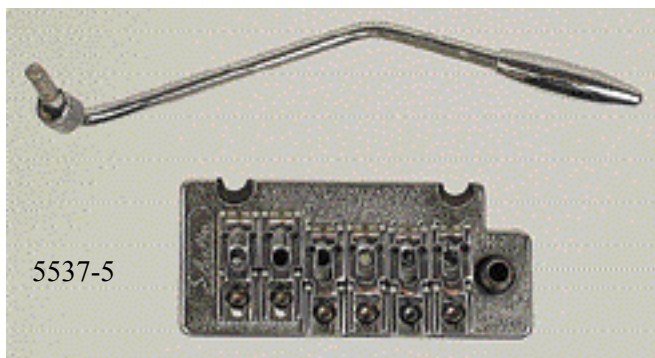

SCHALLER TREMOLO UNITS

Schaller Vintage Tremolo

- 5380-1** Schaller Vintage Tremolo chrome plated
- 5380-1B** As above, black chrome
- 5380-2** As above, gold plated
- 5537-5** Non fine tuning tremolo, chrome plated
- 5537-5B** As above, black
- 5537-6** As above, gold plated

Schaller Floyd Rose II

The world famous model made under license by Schaller and available at a realistic price. The unit is attractively boxed and is supplied complete with locking top nut, string retainer, screws and springs. Designed as a replacement unit for SC type guitars.

- 5370** FR II style tremolo, chrome plated
- 5370B** As above, black chrome
- 5371** As above, gold plated
- 5537-0** FR 'Pro', low profile tremolo, chrome plated
- 5537-0B** As above, black chrome
- 5537-1** As above, gold plated

Left-handed versions also available

'LP' Style Tremolo

- 5420-1** LP style tremolo, chrome plated
- 5420-1B** As above, black chrome
- 5420-2** As above, gold plated