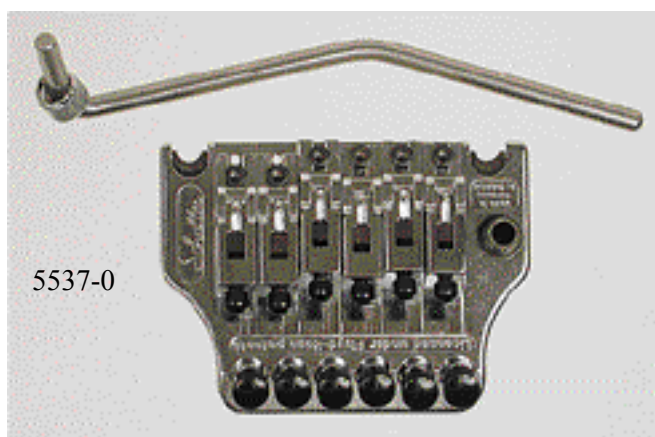

SCHALLER TREMOLO UNITS

Schaller Vintage Tremolo

- 5380-1** Schaller Vintage Tremolo chrome plated
- 5380-1B** As above, black chrome
- 5380-2** As above, gold plated
- 5537-5** Non fine tuning tremolo, chrome plated
- 5537-5B** As above, black
- 5537-6** As above, gold plated

Schaller Floyd Rose II

The world famous model made under license by Schaller and available at a realistic price. The unit is attractively boxed and is supplied complete with locking top nut, string retainer, screws and springs. Designed as a replacement unit for SC type guitars.

- 5370** FR II style tremolo, chrome plated
- 5370B** As above, black chrome
- 5371** As above, gold plated
- 5537-0** FR 'Pro', low profile tremolo, chrome plated
- 5537-0B** As above, black chrome
- 5537-1** As above, gold plated

Left-handed versions also available

'LP' Style Tremolo

- 5420-1** LP style tremolo, chrome plated
- 5420-1B** As above, black chrome
- 5420-2** As above, gold plated