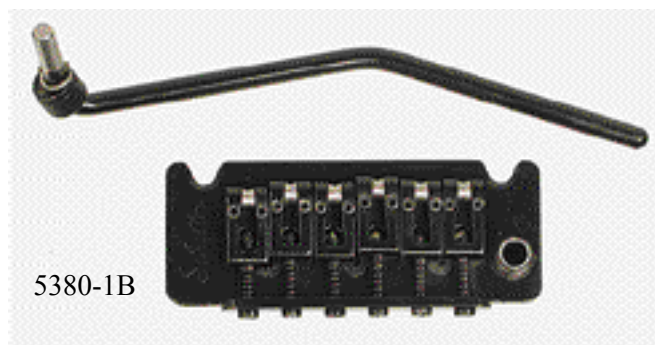

SCHALLER TREMOLO UNITS

Schaller Vintage Tremolo

- 5380-1** Schaller Vintage Tremolo chrome plated
- 5380-1B** As above, black chrome
- 5380-2** As above, gold plated
- 5537-5** Non fine tuning tremolo, chrome plated
- 5537-5B** As above, black
- 5537-6** As above, gold plated

Schaller Floyd Rose II

The world famous model made under license by Schaller and available at a realistic price. The unit is attractively boxed and is supplied complete with locking top nut, string retainer, screws and springs. Designed as a replacement unit for SC type guitars.

- 5370** FR II style tremolo, chrome plated
- 5370B** As above, black chrome
- 5371** As above, gold plated
- 5537-0** FR 'Pro', low profile tremolo, chrome plated
- 5537-0B** As above, black chrome
- 5537-1** As above, gold plated

Left-handed versions also available

'LP' Style Tremolo

- 5420-1** LP style tremolo, chrome plated
- 5420-1B** As above, black chrome
- 5420-2** As above, gold plated