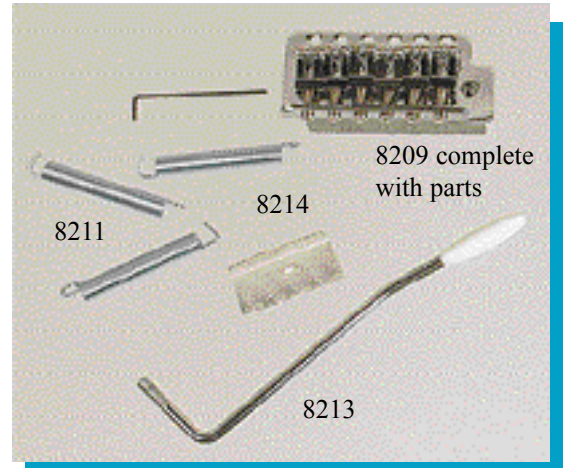

TREMOLO UNITS AND PARTS

Tremolo Units

- 8209 SC type replacement unit, chrome plated
- 8207 **Vibrotone** Vintage, diecast for semi-acoustic
- 8208 **Vibrotone** Vintage, diecast for solid body
- 8950 **Gotoh** tremolo unit SC type

8950

Tremolo Unit Parts

- 8211 Replacement springs for SC type tremolo unit, set of 3
- 8214 Replacement spring anchor plate for SC type tremolo unit
- 8213 Replacement tremolo arm for SC type tremolo unit
- 8953 **Gotoh** replacement tremolo arm for SC type tremolo unit (8950)
- 5399 **Schaller** 'Tremstop', tremolo arm locking device
- 5377 **Schaller** 'Sure Claw' spring tension unit. Replaces spring anchor plate and allows easy adjustment of spring tension without removing the backplate

Schaller Floyd Rose Spares Kit

A box containing popular spares for Floyd Rose tremolo units. No spares department or workshop should be without this.

5-7100 Floyd Rose spares kit

5-7100