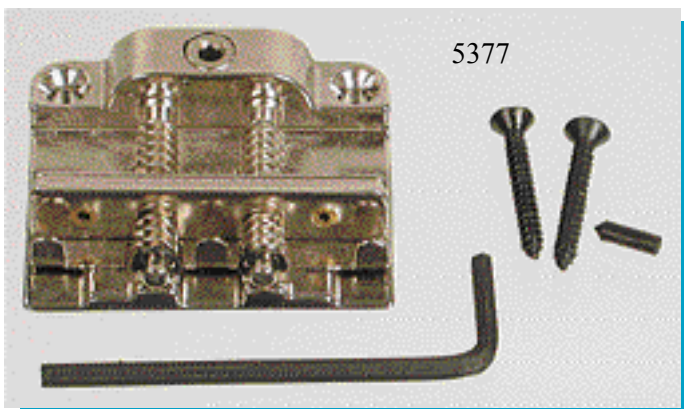

TREMOLO UNITS AND PARTS

Tremolo Units

- 8209 SC type replacement unit, chrome plated
- 8207 **Vibrotone** Vintage, diecast for semi-acoustic
- 8208 **Vibrotone** Vintage, diecast for solid body
- 8950 **Gotoh** tremolo unit SC type

8950

Tremolo Unit Parts

- 8211 Replacement springs for SC type tremolo unit, set of 3
- 8214 Replacement spring anchor plate for SC type tremolo unit
- 8213 Replacement tremolo arm for SC type tremolo unit
- 8953 **Gotoh** replacement tremolo arm for SC type tremolo unit (8950)
- 5399 **Schaller** 'Tremstop', tremolo arm locking device
- 5377 **Schaller** 'Sure Claw' spring tension unit. Replaces spring anchor plate and allows easy adjustment of spring tension without removing the backplate

Schaller Floyd Rose Spares Kit

A box containing popular spares for Floyd Rose tremolo units. No spares department or workshop should be without this.

5-7100 Floyd Rose spares kit

5-7100