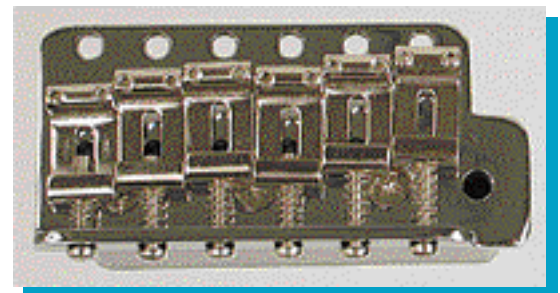

TREMOLO UNITS AND PARTS

Tremolo Units

- 8209 SC type replacement unit, chrome plated
- 8207 **Vibrotone** Vintage, diecast for semi-acoustic
- 8208 **Vibrotone** Vintage, diecast for solid body
- 8950 **Gotoh** tremolo unit SC type

8950

Tremolo Unit Parts

- 8211 Replacement springs for SC type tremolo unit, set of 3
- 8214 Replacement spring anchor plate for SC type tremolo unit
- 8213 Replacement tremolo arm for SC type tremolo unit
- 8953 **Gotoh** replacement tremolo arm for SC type tremolo unit (8950)
- 5399 **Schaller** 'Tremstop', tremolo arm locking device
- 5377 **Schaller** 'Sure Claw' spring tension unit. Replaces spring anchor plate and allows easy adjustment of spring tension without removing the backplate

Schaller Floyd Rose Spares Kit

A box containing popular spares for Floyd Rose tremolo units. No spares department or workshop should be without this.

5-7100 Floyd Rose spares kit

5-7100