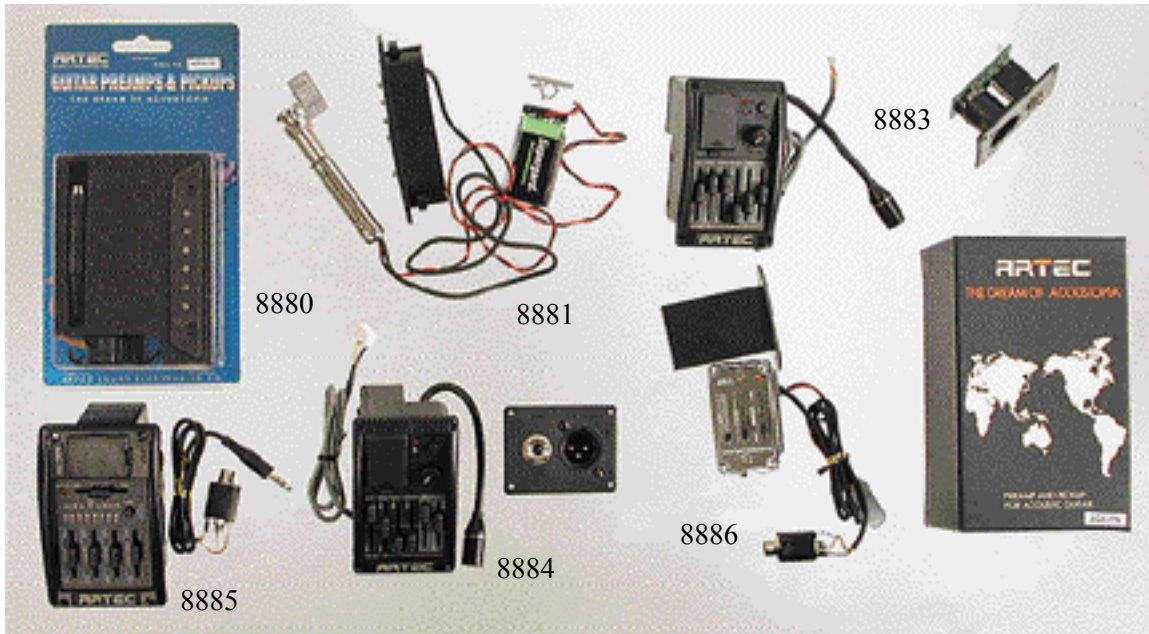

TRANSDUCERS - ARTEC

- 8880** Guitar soundhole pickup with adhesive exterior jack socket
- 8881** Soundhole pickup with endpin jack pre-amp
- 8882** Guitar piezo transducer with endpin jack pre-amp (not illustrated)
- 8884** Guitar duophonic blender system, includes guitar mike, graphic equalizer with piezo transducer input
- 8883** Guitar triphonic blender system, as 1884 plus 8880 soundhole pick up
- 8861** Guitar 4 band graphic equalizer with notch filter
- 8885** Guitar 4 band graphic equalizer with tuner
- 8887** Guitar active booster unit (not illustrated)
- 8870** Steel string guitar piezo transducer
- 8871** Classical guitar piezo transducer
- 8872** Acoustic bass piezo transducer
- 8874** Guitar piezo transducer for split saddles - 2 pieces
- 8873** Mandolin piezo transducer
- 8886** Mandolin slimline, with equalizer unit
- 8888** Violin piezo transducer with volume/tone unit