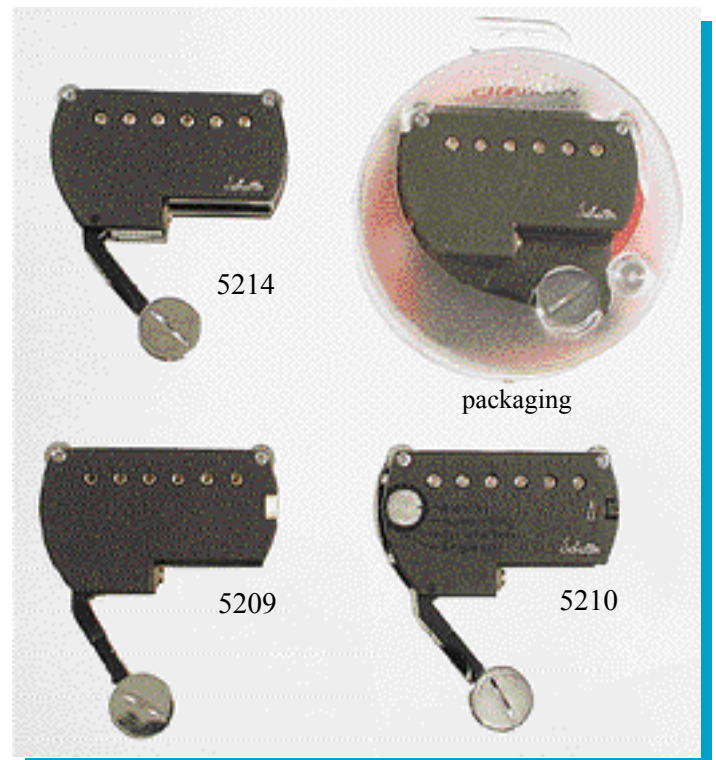

Schaller Western Pick Ups

For steel strings only. Superb acoustic guitar pick ups, spring loaded for easy soundhole fitting without removing strings. Will fit most soundholes. True acoustic response. Individually adjustable pole pieces and height adjustment for whole pick up. Dual opposing coils, individually shielded to eliminate noise and hum. Black satin finish, attractively presented in circular box

- 5214** Western III, includes 3m cable
- 5209** Western I, as above with volume control
- 53280** Western, fingerboard fitting
- 5210** Western II, as above with volume control and four position switch

Soundhole Pick Ups

- 5403** Magnetic pick up for steel strings only, soundhole fitting with screw clamps

For endpin jack sockets, see page B55