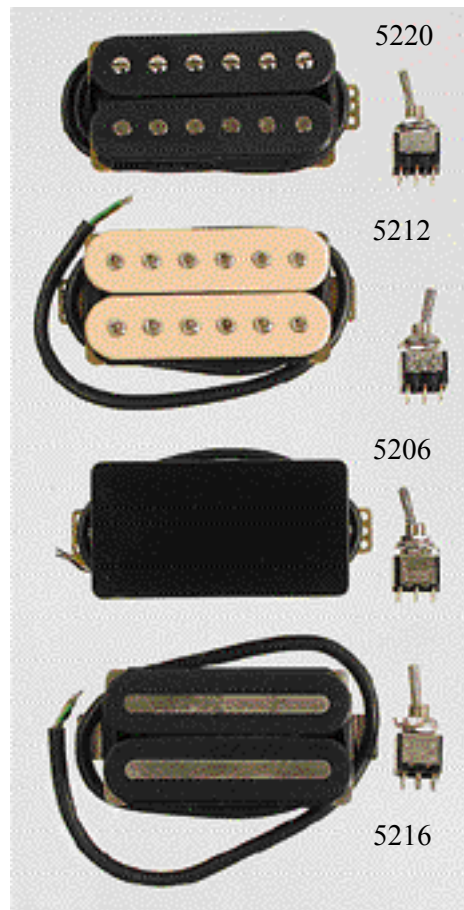

5212BC Bridge position, cream

5212NB Neck position, black

5212NC Neck position, cream

Super Golden 50 Series

Humbucking pick up for Jazz/Blues sound with micro switch

5206BB Bridge position, black

5206BC Bridge position, cream

5206NB Neck position, black

5206NC Neck position, cream

Hot Stuff Series

High output humbucking pickup with twin bar magnets for 'heavy metal' sound, with micro switch

5216B Black

5216C Cream

5220

5212