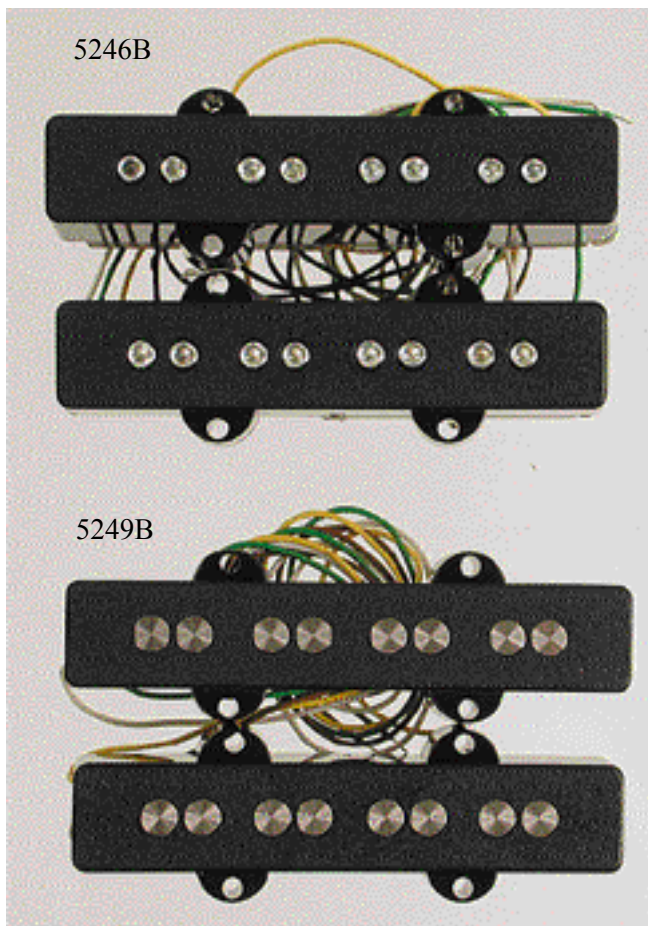

SCHALLER BASS GUITAR PICK UPS

PBX Series

Split pair pick up with 8 adjustable pole pieces. Brilliant, smooth and rich sound. Includes micro switch

5236B Black

5236C Cream

PB6 Series

Split pair pick up with heavy magnets giving a strong sustained 'rock' sound. Includes micro switch

5240B Black

5240C Cream

Bassbucker Series

Bass humbucking pick up giving warm, crisp sound. Includes micro switch

5232B Black

5232C Cream

JBX Series

Pair of bass humbucking pick ups, each with 4x2 adjustable pole pieces. For studio or live use, giving heavy full bass response. Includes micro switch

5246B Black, pair of pick ups

5246C Cream, pair of pick ups

JB6 Series

Pair of bass humbucking pick ups, each with 4x2 pole pieces. Heavy magnets give a crisp, sustained sound. Includes micro switch

5249B Black, pair of pick ups

5249C Cream, pair of pick ups