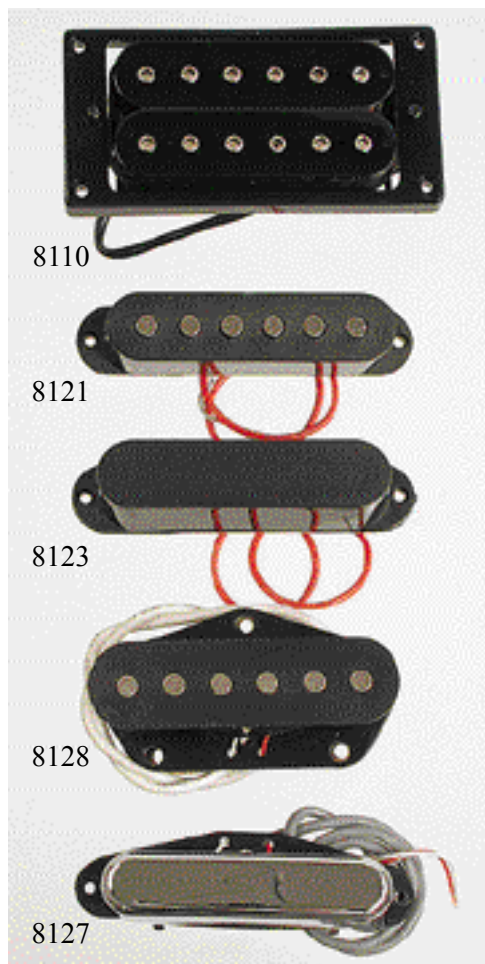

## Guitar Pick Ups

- 8110B** Humbucking, bridge position, black or cream
- 8110N** As above, neck position, black or cream
- 8121** Single coil pick up, black, cream or white
- 8123B** SC type, black, enclosed, higher output
- 8147B** SC type, black, 7 string (not illustrated)
- 8157B** Humbucking type, black, 7 string (not illustrated)
- 8128** TC type, bridge, open, black
- 8127** TC type, neck position, chrome

## Bass Guitar Pick Ups

- 8133P** PB type, split pair, black or cream
- 8134B** PB type pair, black, enclosed, high output
- 8135B** Humbucking type, black enclosed, high output
- 8132BB** JB type, bridge position, black
- 8132NB** JB type, neck position, black

## Gotoh Bass Guitar Pick Ups

- 8974** PB type, split pair, enclosed, black
- 8975B** JB type, enclosed black, bridge position
- 8975N** JB type, enclosed black, neck position