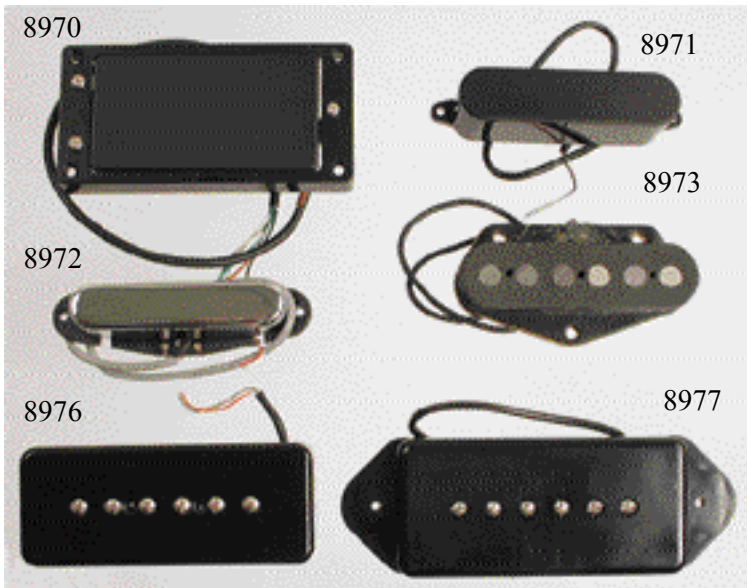

# GUITAR PICK UPS

## Guitar Pick Ups

- 8110B** Humbucking, bridge position, black or cream
- 8110N** As above, neck position, black or cream
- 8121** Single coil pick up, black, cream or white
- 8123B** SC type, black, enclosed, higher output
- 8147B** SC type, black, 7 string (not illustrated)
- 8157B** Humbucking type, black, 7 string (not illustrated)
- 8128** TC type, bridge, open, black
- 8127** TC type, neck position, chrome

## Bass Guitar Pick Ups

- 8133P** PB type, split pair, black or cream
- 8134B** PB type pair, black, enclosed, high output
- 8135B** Humbucking type, black enclosed, high output
- 8132BB** JB type, bridge position, black
- 8132NB** JB type, neck position, black

## Gotoh Guitar Pick Ups

- 8970B** Humbucking, enclosed black, bridge position with surround
- 8970N** As above, neck position
- 8971** SC type, single coil, enclosed, black
- 8972** TC type, single coil, neck position, chrome cover
- 8973** TC type single coil, bridge position, enclosed, black
- 8976** '50s' style, single coil, centre mounting, black
- 8977** '50s' style, single coil, side mounting, black