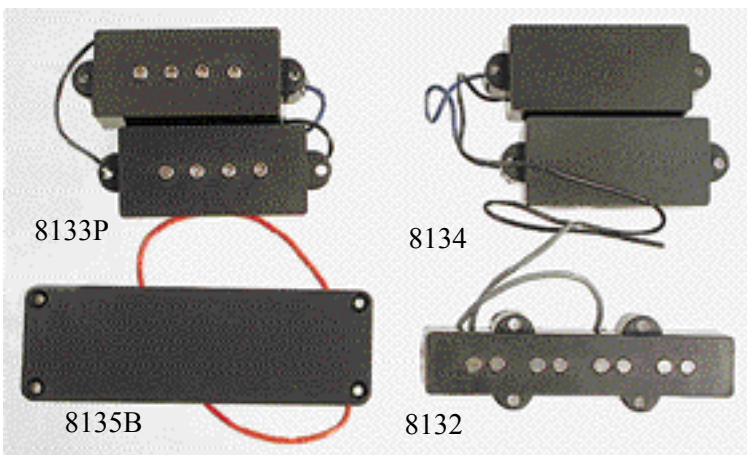

## Guitar Pick Ups

- 8110B** Humbucking, bridge position, black or cream
- 8110N** As above, neck position, black or cream
- 8121** Single coil pick up, black, cream or white
- 8123B** SC type, black, enclosed, higher output
- 8147B** SC type, black, 7 string (not illustrated)
- 8157B** Humbucking type, black, 7 string (not illustrated)
- 8128** TC type, bridge, open, black
- 8127** TC type, neck position, chrome

## Bass Guitar Pick Ups

- 8133P** PB type, split pair, black or cream
- 8134B** PB type pair, black, enclosed, high output
- 8135B** Humbucking type, black enclosed, high output
- 8132BB** JB type, bridge position, black
- 8132NB** JB type, neck position, black

## Gotoh Bass Guitar Pick Ups

- 8974** PB type, split pair, enclosed, black
- 8975B** JB type, enclosed black, bridge position
- 8975N** JB type, enclosed black, neck position

## Gotoh Guitar Pick Ups

- 8970B** Humbucking, enclosed black, bridge position with surround
- 8970N** As above, neck position
- 8971** SC type, single coil, enclosed, black
- 8972** TC type, single coil, neck position, chrome cover
- 8973** TC type single coil, bridge position, enclosed, black
- 8976** '50s' style, single coil, centre mounting, black
- 8977** '50s' style, single coil, side mounting, black