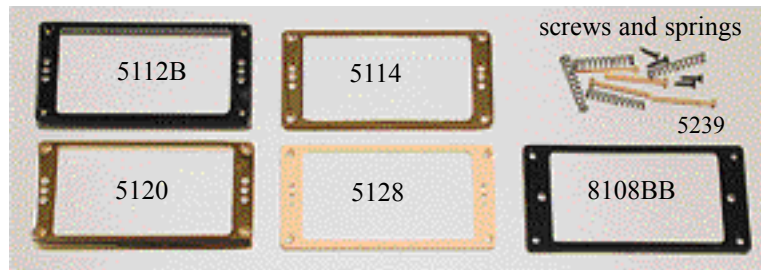

PICK UP SURROUNDS & SCREWS, JACK PLATES & SOCKETS

Pick Up Surrounds

All Schaller surrounds come with mounting screws and springs

- 5112** Schaller chrome, 1/2"
- 5112B** Schaller black, 1/2"
- 5114** Schaller gold plated, 1/2"
- 5118** Schaller chrome, 1/4"
- 5118B** Schaller black, 1/4"
- 5120** Schaller gold plated, 1/4"
- 5124** Schaller cream, 1/2"
- 5126** Schaller black, 1/2"
- 5128** Schaller cream, 1/4"
- 5130** Schaller black, 1/4"
- 5200** Schaller chrome, arched, 1/2"
- 5199** Schaller gold plated, arched, 1/2"
- 5205** Schaller chrome, arched, 1/4"
- 5203** Schaller gold plated, arched, 1/4"
- 8108** LP style, black, bridge fitting, without screws or springs
- 8108NB** As above, neck fitting

Schaller Pick Up Covers

N.B. B = bridge position N = neck position

- 5132B** LP, 6 holes, bridge, chrome
- 5132N** LP, 6 holes, neck, chrome
- 5134B** LP, 6 holes, bridge, gold plated
- 5134N** LP, 6 holes, neck, gold plated
- 5160B** LP, 6 holes, bridge, cream
- 5160N** LP, 6 holes, neck, cream
- 5162B** LP, 6 holes, bridge, black
- 5162N** LP, 6 holes, neck, black
- 5144** LP, closed, chrome
- 5146** LP, closed, gold plated
- 5172** LP, closed, cream
- 5174** LP, closed, black
- 5154** LP, open, chrome
- 5156** LP, open, gold plated
- 5148B** 12 holes, bridge chrome
- 5148N** 12 holes, neck, chrome
- 5150B** 12 holes, bridge, gold plated
- 5150N** 12 holes, neck, gold plated
- 5168B** 12 holes, bridge, cream
- 5168N** 12 holes, neck, cream
- 5170B** 12 holes, bridge, black
- 5170N** 12 holes, neck position, black
- 5138** Bass, 8 holes, chrome
- 5140** Bass, 8 holes, gold plated
- 5164** Bass, 8 holes, cream
- 5166** Bass, 8 holes, black