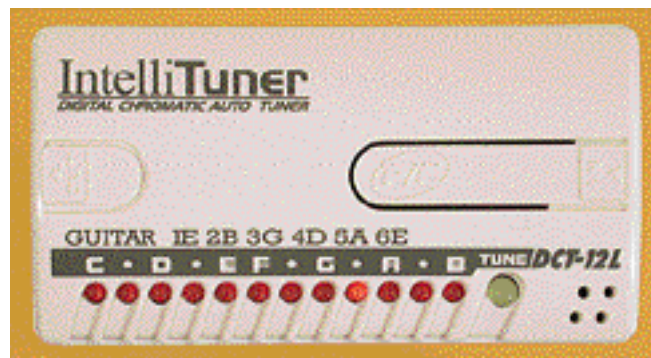

GUITAR TUNERS AND PEDALS

Guitar Tuners

- 8000** 'Wittner' quartz guitar tuner. Note selector and power switches, input and output jacks, VU meter and built in microphone. High quality
- 8080** **Intellituner** chromatic tuner. Compact and pocket size. Automatic tuning mode with LEDs. Built-in mic for acoustic
- 8082** **Intelli Metro Tuner**. Digital chromatic / guitar tuner and metronome. LCD needle display

8000

8080

Schaller Volume Pedal

- 5340** Foot pedal for guitar, organ etc

Schaller Effects Unit

- 5316** Tremolo/vibrato unit with on/off switch and controls for frequency and amplitude. Ideal for that 'vintage' sound

8082

Gaffa Tape

High quality, strong, waterproof 2" fabric tape 'easy tear' type. For cable fixing and many other uses.

- 8321** 50m roll, silver
- 8321B** 50m roll, black

5340

5316

8321

8321B