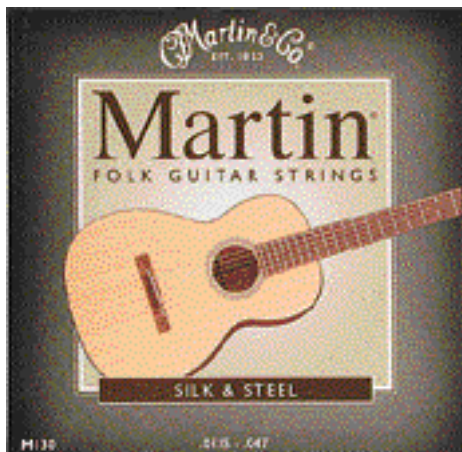

MARTIN GUITAR STRINGS

The famous acoustic and electric strings, precision made by **Martin** - Nazareth, Pennsylvania, and used by musicians all over the world

Acoustic Guitar Strings

- MG170 Bronze, extra light
- MG140 Bronze, light
- MG150 Bronze, medium
- MG180 Bronze, 12 string
- MG190 Bronze, 12 string, light
- MG530 Phosphor bronze, extra light
- MG540 Phosphor bronze, light
- MG550 Phosphor bronze, medium
- MG500 Phosphor bronze, 12 string
- MG130 Folk, silk and steel

Electric Guitar Strings

- MGSE900 Electric, super light, 'SP'
- MGSE910 Electric, light 'SP'
- MGSE920 Electric, medium, 'SP'

Martin 'SP' Series

Designed for maximum tone and longevity. High tensile strength steel core resists breaking.