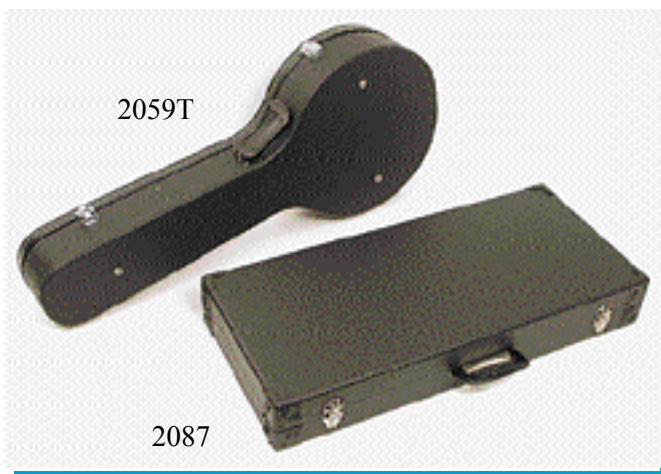

## FRETTED INSTRUMENT CASES AND COVERS

### Mandolin Cases

- 2045** For Neapolitan model, shaped plywood base, black leatherette covered. Fitted plush interior with accessory compartment
- 2082** Flat back mandolin case, as above
- 2082F** 'F' model mandolin case, as above
- 2082P** 'F' model mandolin case (fits 2252 Ozark mandolin)
- 2087** Flat back mandolin case, oblong, plush lined. Similar design to the 8296 guitar case shown on page B19. Size: 28" x 12" x 3¾"

### Mandola and Bouzouki Cases

- 2087MA** Flat back mandola case, oblong, description as 2087 above. Size: 30" x 13½" x 4"
- 2087OM** Octave mandola case, as above
- 2087B** Bouzouki case, as above. Size: 40" x 16" x 5"
- 2083OM** Octave mandola case, shaped (fits 2242 Ozark octave mandola)
- 2083BZ** Bouzouki case, shaped (fits 2243 Ozark bouzouki)

### Banjo and Ukulele Banjo Cases

- 2059G** Five string, plectrum or guitar banjo case, plywood, leathercloth covered. Fitted plush interior with accessory compartment
- 2059T** Tenor banjo case, as above
- 2082U** Ukulele banjo case, as above