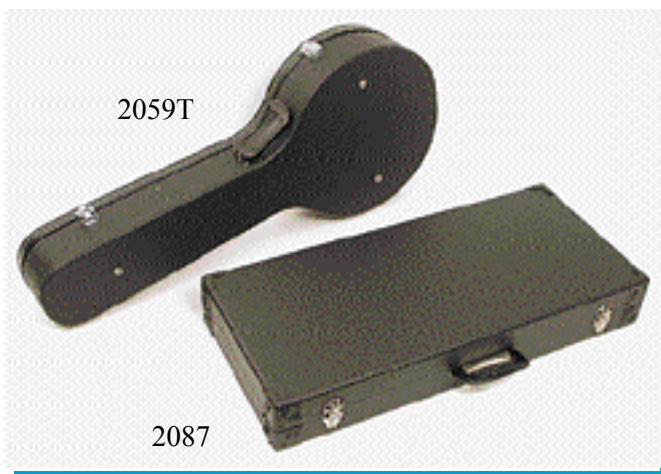

FRETTED INSTRUMENT CASES AND COVERS

Mandolin Cases

- 2045** For Neapolitan model, shaped plywood base, black leatherette covered. Fitted plush interior with accessory compartment
- 2082** Flat back mandolin case, as above
- 2082F** 'F' model mandolin case, as above
- 2082P** 'F' model mandolin case (fits 2252 Ozark mandolin)
- 2087** Flat back mandolin case, oblong, plush lined. Similar design to the 8296 guitar case shown on page B19. Size: 28" x 12" x 3¾"

Mandola and Bouzouki Cases

- 2087MA** Flat back mandola case, oblong, description as 2087 above. Size: 30" x 13½" x 4"
- 2087OM** Octave mandola case, as above
- 2087B** Bouzouki case, as above. Size: 40" x 16" x 5"
- 2083OM** Octave mandola case, shaped (fits 2242 Ozark octave mandola)
- 2083BZ** Bouzouki case, shaped (fits 2243 Ozark bouzouki)

Banjo and Ukulele Banjo Cases

- 2059G** Five string, plectrum or guitar banjo case, plywood, leathercloth covered. Fitted plush interior with accessory compartment
- 2059T** Tenor banjo case, as above
- 2082U** Ukulele banjo case, as above