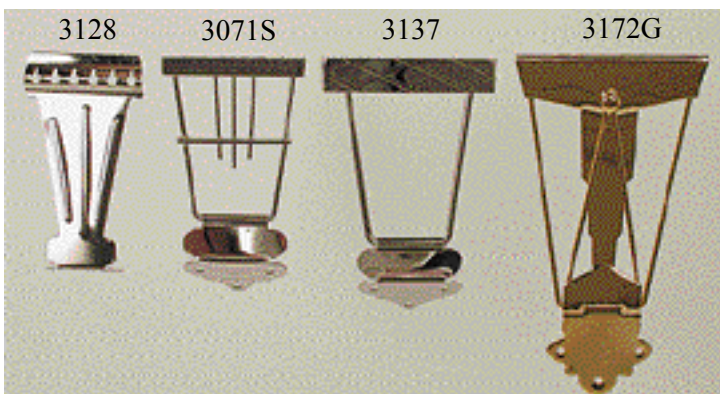

BRIDGES AND TAILPIECES - ACOUSTIC

Plectrum Guitar Bridges

- 3099** Rosewood, adjustable, flat base and saddle, lowest height 20mm
- 3040** Rosewood, adjustable, curved base and saddle, for arched top guitars, lowest height 30mm
- 3054** Fully adjustable 3D chrome plated saddle with rosewood base

- 3004** Rosewood, plastic saddle
- 3244** As above, complete with adjustable saddle
- 3083** 12 string, rosewood, plastic saddle

Adjustable Saddle for Flat Top Guitar

- 3246** Replacement adjustable saddle for 3244 bridge

Resonator Guitar Parts

- 3084** Resonator guitar parts set, Spider type, for 3515 (guitars on page B8-B9)
- 3085** Resonator guitar parts set, Biscuit type, for 3515N, 3515B etc

Tailpieces

- 3128** Pressed steel
- 3133** Chrome plated
- 3071S** Heavy duty trapeze, 110mm
- 3071L** Heavy duty trapeze, 150mm
- 3172** Heavy duty trapeze, chrome plated, 145mm
- 3172G** Heavy duty trapeze, gold plated, 145mm
- 3137** Heavy duty trapeze, 150mm, for 12 string guitar