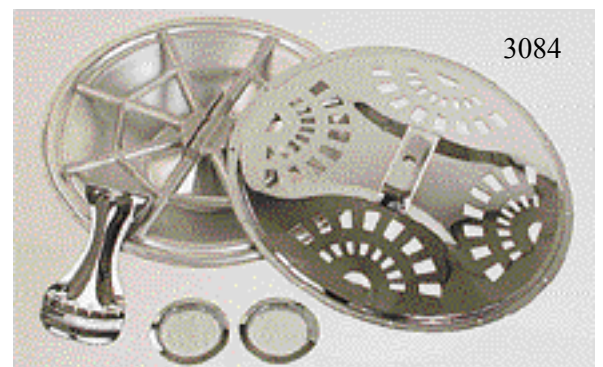

BRIDGES AND TAILPIECES - ACOUSTIC

Plectrum Guitar Bridges

- 3099** Rosewood, adjustable, flat base and saddle, lowest height 20mm
- 3040** Rosewood, adjustable, curved base and saddle, for arched top guitars, lowest height 30mm
- 3054** Fully adjustable 3D chrome plated saddle with rosewood base

Classical Guitar Bridges - 'Glue-on'

- 3024** Rosewood, plastic saddle
- 3086** Rosewood, long (190mm), ideal for repairs, plastic saddle
- 3048** Ebony, plastic saddle

Acoustic Guitar Bridges - 'Glue-on'

- 3004** Rosewood, plastic saddle
- 3244** As above, complete with adjustable saddle
- 3083** 12 string, rosewood, plastic saddle

Adjustable Saddle for Flat Top Guitar

- 3246** Replacement adjustable saddle for 3244 bridge

Resonator Guitar Parts

- 3084** Resonator guitar parts set, Spider type, for 3515 (guitars on page B8-B9)
- 3085** Resonator guitar parts set, Biscuit type, for 3515N, 3515B etc

Tailpieces

- 3128** Pressed steel
- 3133** Chrome plated
- 3071S** Heavy duty trapeze, 110mm
- 3071L** Heavy duty trapeze, 150mm
- 3172** Heavy duty trapeze, chrome plated, 145mm
- 3172G** Heavy duty trapeze, gold plated, 145mm
- 3137** Heavy duty trapeze, 150mm, for 12 string guitar