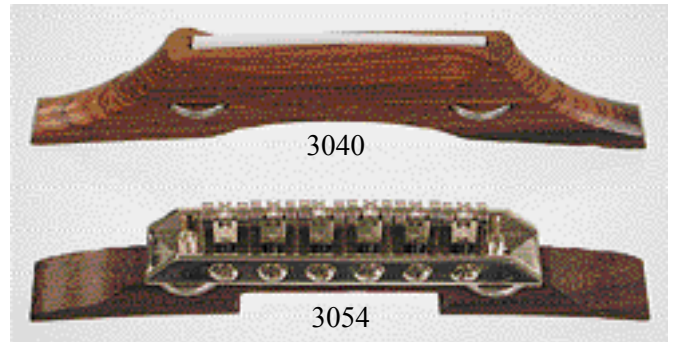

BRIDGES AND TAILPIECES - ACOUSTIC

Plectrum Guitar Bridges

- 3099** Rosewood, adjustable, flat base and saddle, lowest height 20mm
- 3040** Rosewood, adjustable, curved base and saddle, for arched top guitars, lowest height 30mm
- 3054** Fully adjustable 3D chrome plated saddle with rosewood base

Classical Guitar Bridges - 'Glue-on'

- 3024** Rosewood, plastic saddle
- 3086** Rosewood, long (190mm), ideal for repairs, plastic saddle
- 3048** Ebony, plastic saddle

Acoustic Guitar Bridges - 'Glue-on'

- 3004** Rosewood, plastic saddle
- 3244** As above, complete with adjustable saddle
- 3083** 12 string, rosewood, plastic saddle

Adjustable Saddle for Flat Top Guitar

- 3246** Replacement adjustable saddle for 3244 bridge

Resonator Guitar Parts

- 3084** Resonator guitar parts set, Spider type, for 3515 (guitars on page B8-B9)
- 3085** Resonator guitar parts set, Biscuit type, for 3515N, 3515B etc

Tailpieces

- 3128** Pressed steel
- 3133** Chrome plated
- 3071S** Heavy duty trapeze, 110mm
- 3071L** Heavy duty trapeze, 150mm
- 3172** Heavy duty trapeze, chrome plated, 145mm
- 3172G** Heavy duty trapeze, gold plated, 145mm
- 3137** Heavy duty trapeze, 150mm, for 12 string guitar