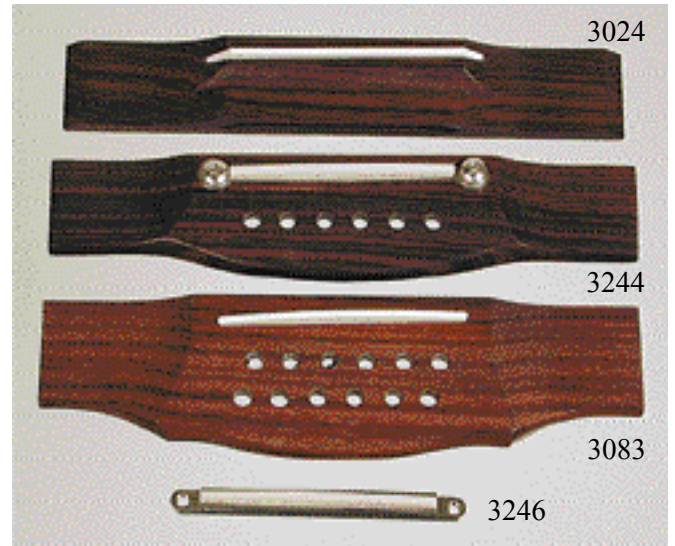

BRIDGES AND TAILPIECES - ACOUSTIC

Plectrum Guitar Bridges

- 3099** Rosewood, adjustable, flat base and saddle, lowest height 20mm
- 3040** Rosewood, adjustable, curved base and saddle, for arched top guitars, lowest height 30mm
- 3054** Fully adjustable 3D chrome plated saddle with rosewood base

Classical Guitar Bridges - 'Glue-on'

- 3024** Rosewood, plastic saddle
- 3086** Rosewood, long (190mm), ideal for repairs, plastic saddle
- 3048** Ebony, plastic saddle

Acoustic Guitar Bridges - 'Glue-on'

- 3004** Rosewood, plastic saddle
- 3244** As above, complete with adjustable saddle
- 3083** 12 string, rosewood, plastic saddle

Adjustable Saddle for Flat Top Guitar

- 3246** Replacement adjustable saddle for 3244 bridge

Resonator Guitar Parts

- 3084** Resonator guitar parts set, Spider type, for 3515 (guitars on page B8-B9)
- 3085** Resonator guitar parts set, Biscuit type, for 3515N, 3515B etc

Tailpieces

- 3128** Pressed steel
- 3133** Chrome plated
- 3071S** Heavy duty trapeze, 110mm
- 3071L** Heavy duty trapeze, 150mm
- 3172** Heavy duty trapeze, chrome plated, 145mm
- 3172G** Heavy duty trapeze, gold plated, 145mm
- 3137** Heavy duty trapeze, 150mm, for 12 string guitar