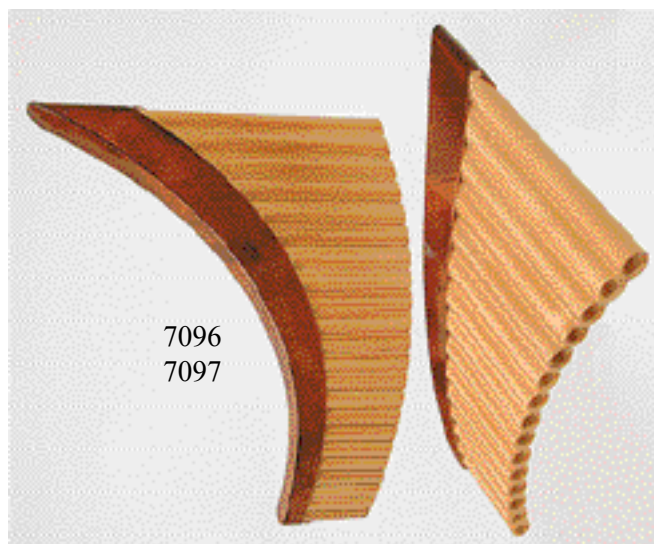

PAN PIPES AND FLAGEOLETS

Pan Pipes

- 7015 8 note, curved, key of 'C'
- 7141 12 note, curved, key of 'A'
- 7134 15 note, curved, key of 'G'
- 7051 18 note curved, key of 'D'
- 7052 20 note, curved, key of 'B'
- 7096 22 note, curved, key of 'G'
- 7097 22 note, curved, key of 'F'
- 7099 25 note, curved, key of 'D'

These unique instruments are an accurate reproduction of one of the earliest woodwind instruments known. Their expressive sound continues to fascinate musicians and composers as it has done through the centuries. Pan pipes feature in many examples of world music and are often used by South American musicians.

Generation Flageolets

The original flageolet. Brass or nickel plated, coloured plastic mouthpiece. Available in six different keys:

- 7071 Bb Brass
- 7072 C Brass
- 7073 D Brass
- 7074 Eb Brass
- 7075 F Brass
- 7076 G Brass
- 7081 Bb Nickel plated
- 7082 C Nickel plated
- 7083 D Nickel plated
- 7084 Eb Nickel plated
- 7085 F Nickel plated
- 7086 G Nickel plated
- 7078 Display card with one of each flageolet