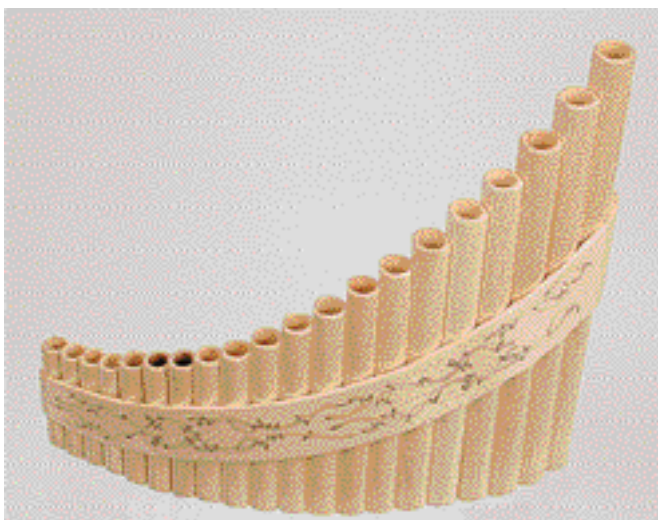

PAN PIPES AND FLAGEOLETS

Pan Pipes

- 7015 8 note, curved, key of 'C'
- 7141 12 note, curved, key of 'A'
- 7134 15 note, curved, key of 'G'
- 7051 18 note curved, key of 'D'
- 7052 20 note, curved, key of 'B'
- 7096 22 note, curved, key of 'G'
- 7097 22 note, curved, key of 'F'
- 7099 25 note, curved, key of 'D'

These unique instruments are an accurate reproduction of one of the earliest woodwind instruments known. Their expressive sound continues to fascinate musicians and composers as it has done through the centuries. Pan pipes feature in many examples of world music and are often used by South American musicians.

Generation Flageolets

The original flageolet. Brass or nickel plated, coloured plastic mouthpiece. Available in six different keys:

- 7071 Bb Brass
- 7072 C Brass
- 7073 D Brass
- 7074 Eb Brass
- 7075 F Brass
- 7076 G Brass
- 7081 Bb Nickel plated
- 7082 C Nickel plated
- 7083 D Nickel plated
- 7084 Eb Nickel plated
- 7085 F Nickel plated
- 7086 G Nickel plated
- 7078 Display card with one of each flageolet