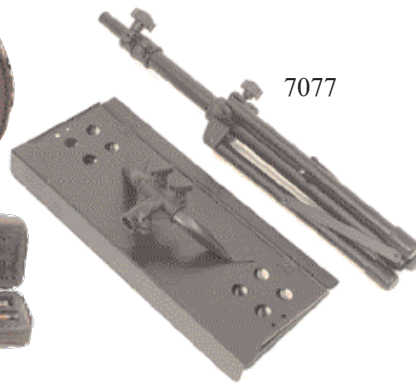

Stands, cases and bow cases

- 1565** Cello stand, antique design, carved from solid maple. Ideal for the music room or shop display
- 1561** Violin stand, folding, fully adjustable, with bow hanger
- 1562** Cello/bass stand, folding, with bow hanger
- 7077** Music stand, heavy duty with folding desk
- 1556** Violin holder, fixes to microphone / music stand
- 1658** Violin case, oblong with rounded ends, moulded plush interior. Two bow clips and string tube. Violin blanket included.
- 1172** Bow case, lightweight for violin/viola. For two bows

- 1809** Violin bridge, unfitted, deluxe 4/4 size
- 1049B** Violin peg, ebony, Swiss pattern with brass button
- 1042F** Violin tailpiece, ebony with flower inlay
- 1820** 'Wittner' double bass tailpiece, ultra lightweight, 3/4 size
- 1118** 'Wittner' double bass tailgut
- 1127** Violin chin rest, new 'Flesch' model, fits over centre of tailpiece. Ebony or rosewood
- 1429** Violin chin rest, small 'Wendling' model. Ebony or rosewood
- 1143A** Double bass bridge, adjustable with aluminium wheels
- 1143B** Double bass bridge, maple, adjustable with boxwood wheels

- 1143E** Double bass bridge, maple, adjustable with ebony wheels
- P9007** 'Piranito' violin rosin, dark
- 1081** **Dominant** violin rosin
- 1741** **P&H** natural bowhair hank for violin. Available in red, purple, blue, green
- P3112** **Pirastro** Universal violin E 1st string, steel/chrome ball end
- P3115** **Pirastro** Universal violin E 1st string, steel/chrome loop end
- P4290** **Pirastro** Evah Pirazzi viola string set*
- P3320** **Pirastro** Evah Pirazzi metal cello string set*
(*Individual strings available)