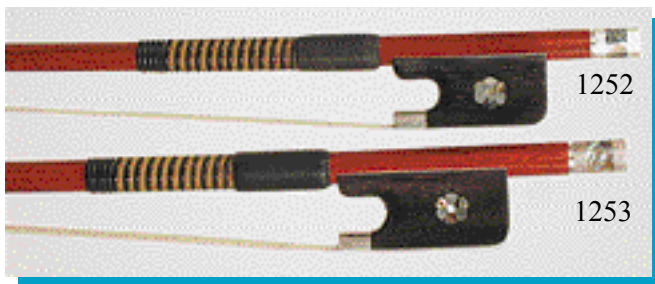

## Violin Bows

- 1250** Violin bow, pernambuco stick silver mounted with decorative pearl inlay(see 1252 illustration)
- 1915** Violin bow, pernambuco stick silver mounted, Peccate model
- 1922** Violin bow, pernambuco stick silver mounted, Tubbs model
- 1927** Violin bow, pernambuco stick silver mounted, Vuillaume model
- 1930** Violin bow, pernambuco stick gold mounted, imitation whalebone lapping

## Viola Bows

- 1252** Viola bow, pernambuco stick silver mounted with decorative pearl inlay
- 1916** Viola bow, pernambuco stick silver mounted, Peccate model
- 1923** Viola bow, pernambuco stick silver mounted, Tubbs model
- 1931** Viola bow, pernambuco stick gold mounted, imitation whalebone lapping