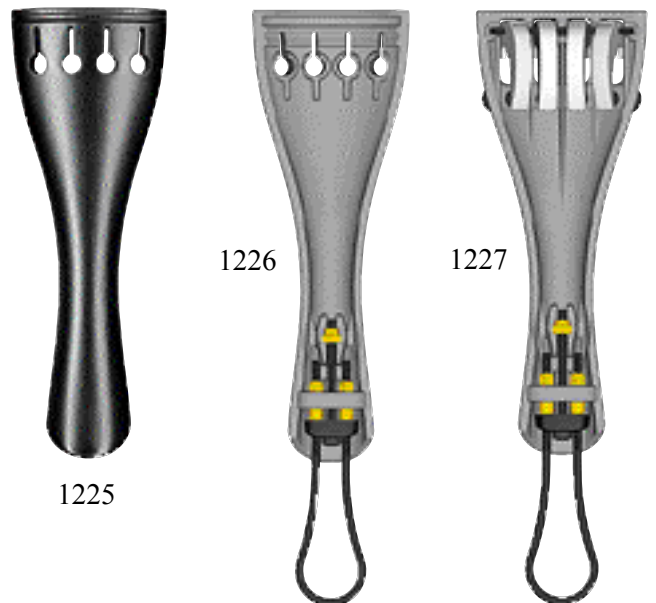

## Wittner Tailpieces

- 1825** 'Ultra' lightweight 'Space Age' composition material, with tailgut and integral adjusters, 4/4-1/16 sizes
- 1225** 'Ultra Classic' lightweight 'Space Age' composition material, plain tailpiece without adjusters
- 1226** 'Ultra Classic' as above with multi-system tailgut; can be adjusted without removing tailpiece, supplied with screwdriver
- 1227** 'Ultra Classic' with multi-system tailgut (as above) and 4 fine tuners
- 1831** Wittner, alloy, 4 adjusters, high quality, c/w adjustable tailgut. Attractively packaged: 4/4-1/16 sizes

## Violin Tailpieces - Metal

- 1830** 'Four Seasons', black alloy, 4 integral adjusters, 4/4 - 1/4 sizes

## Violin Tailpieces - Wood

- 1074** Hardwood, black stained, 4/4, 3/4, 1/2, 1/4
- 1133E** Ebony, all sizes to 1/16
- 1133R** Rosewood, all sizes to 1/16

## Violin Tailpieces - Fine Quality

- 1075** Ebony, polished
- 1455** Rosewood, polished
- 1030** English pattern, ebony, rosewood or boxwood
- 1042** Ebony or rosewood. Parisienne eye or diamond inlay