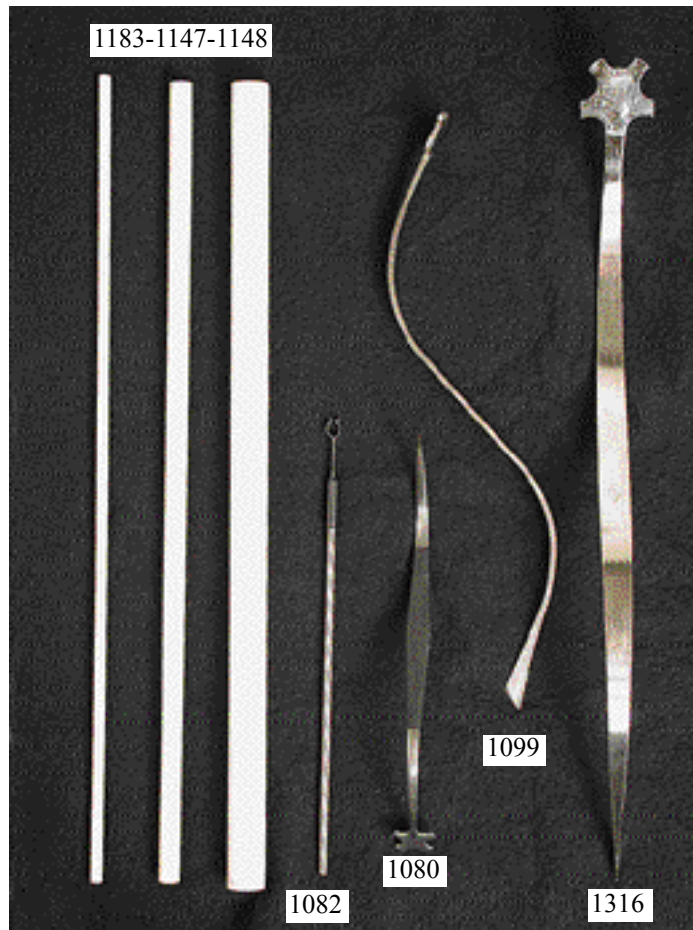

SOUNDPOST SETTERS, SOUNDPOSTS AND FINGERBOARDS

Soundpost Setters

- **1080** Violin/viola, steel
- **1099** Cello, steel
- **1316** Double Bass, steel

Soundpost Retrievers

- **1082** Gripper design, does not mark soundpost
- **1083** Cello, as above

Soundposts

All soundposts are supplied in 16" lengths

- **1183** Violin/viola, high quality
- **1183S** Violin, fine quality
- **1184** Viola, high quality
- **1147** Cello, high quality
- **1147S** Cello, fine quality
- **1148** D.Bass, high quality
- **1148S** D.Bass, fine quality

Fingerboards

- **1077** Violin, all sizes: 4/4 - 1/16
- **1366** Violin, better quality ebony, 4/4 only
- **1370** Violin, first quality ebony, 4/4 only
- **1053** Viola, ebony
- **1367** Viola, ebony, better quality
- **1056** Cello, ebony, 4/4 - 1/8
- **1368** Cello, ebony, better quality
- **1139** Bass, ebony
  3/4, 1/2, 1/4 sizes
- **1369** Bass, ebony, better quality

Pitch Pipes

- **1017** Violin, set of 4, in plastic case
- **1149** Viola/cello, set of 4, in plastic case

**FOR OTHER TOOLS
AND MATERIALS
SEE MAKERS
AND REPAIRERS
SECTION
(PAGES: B115-B127)**